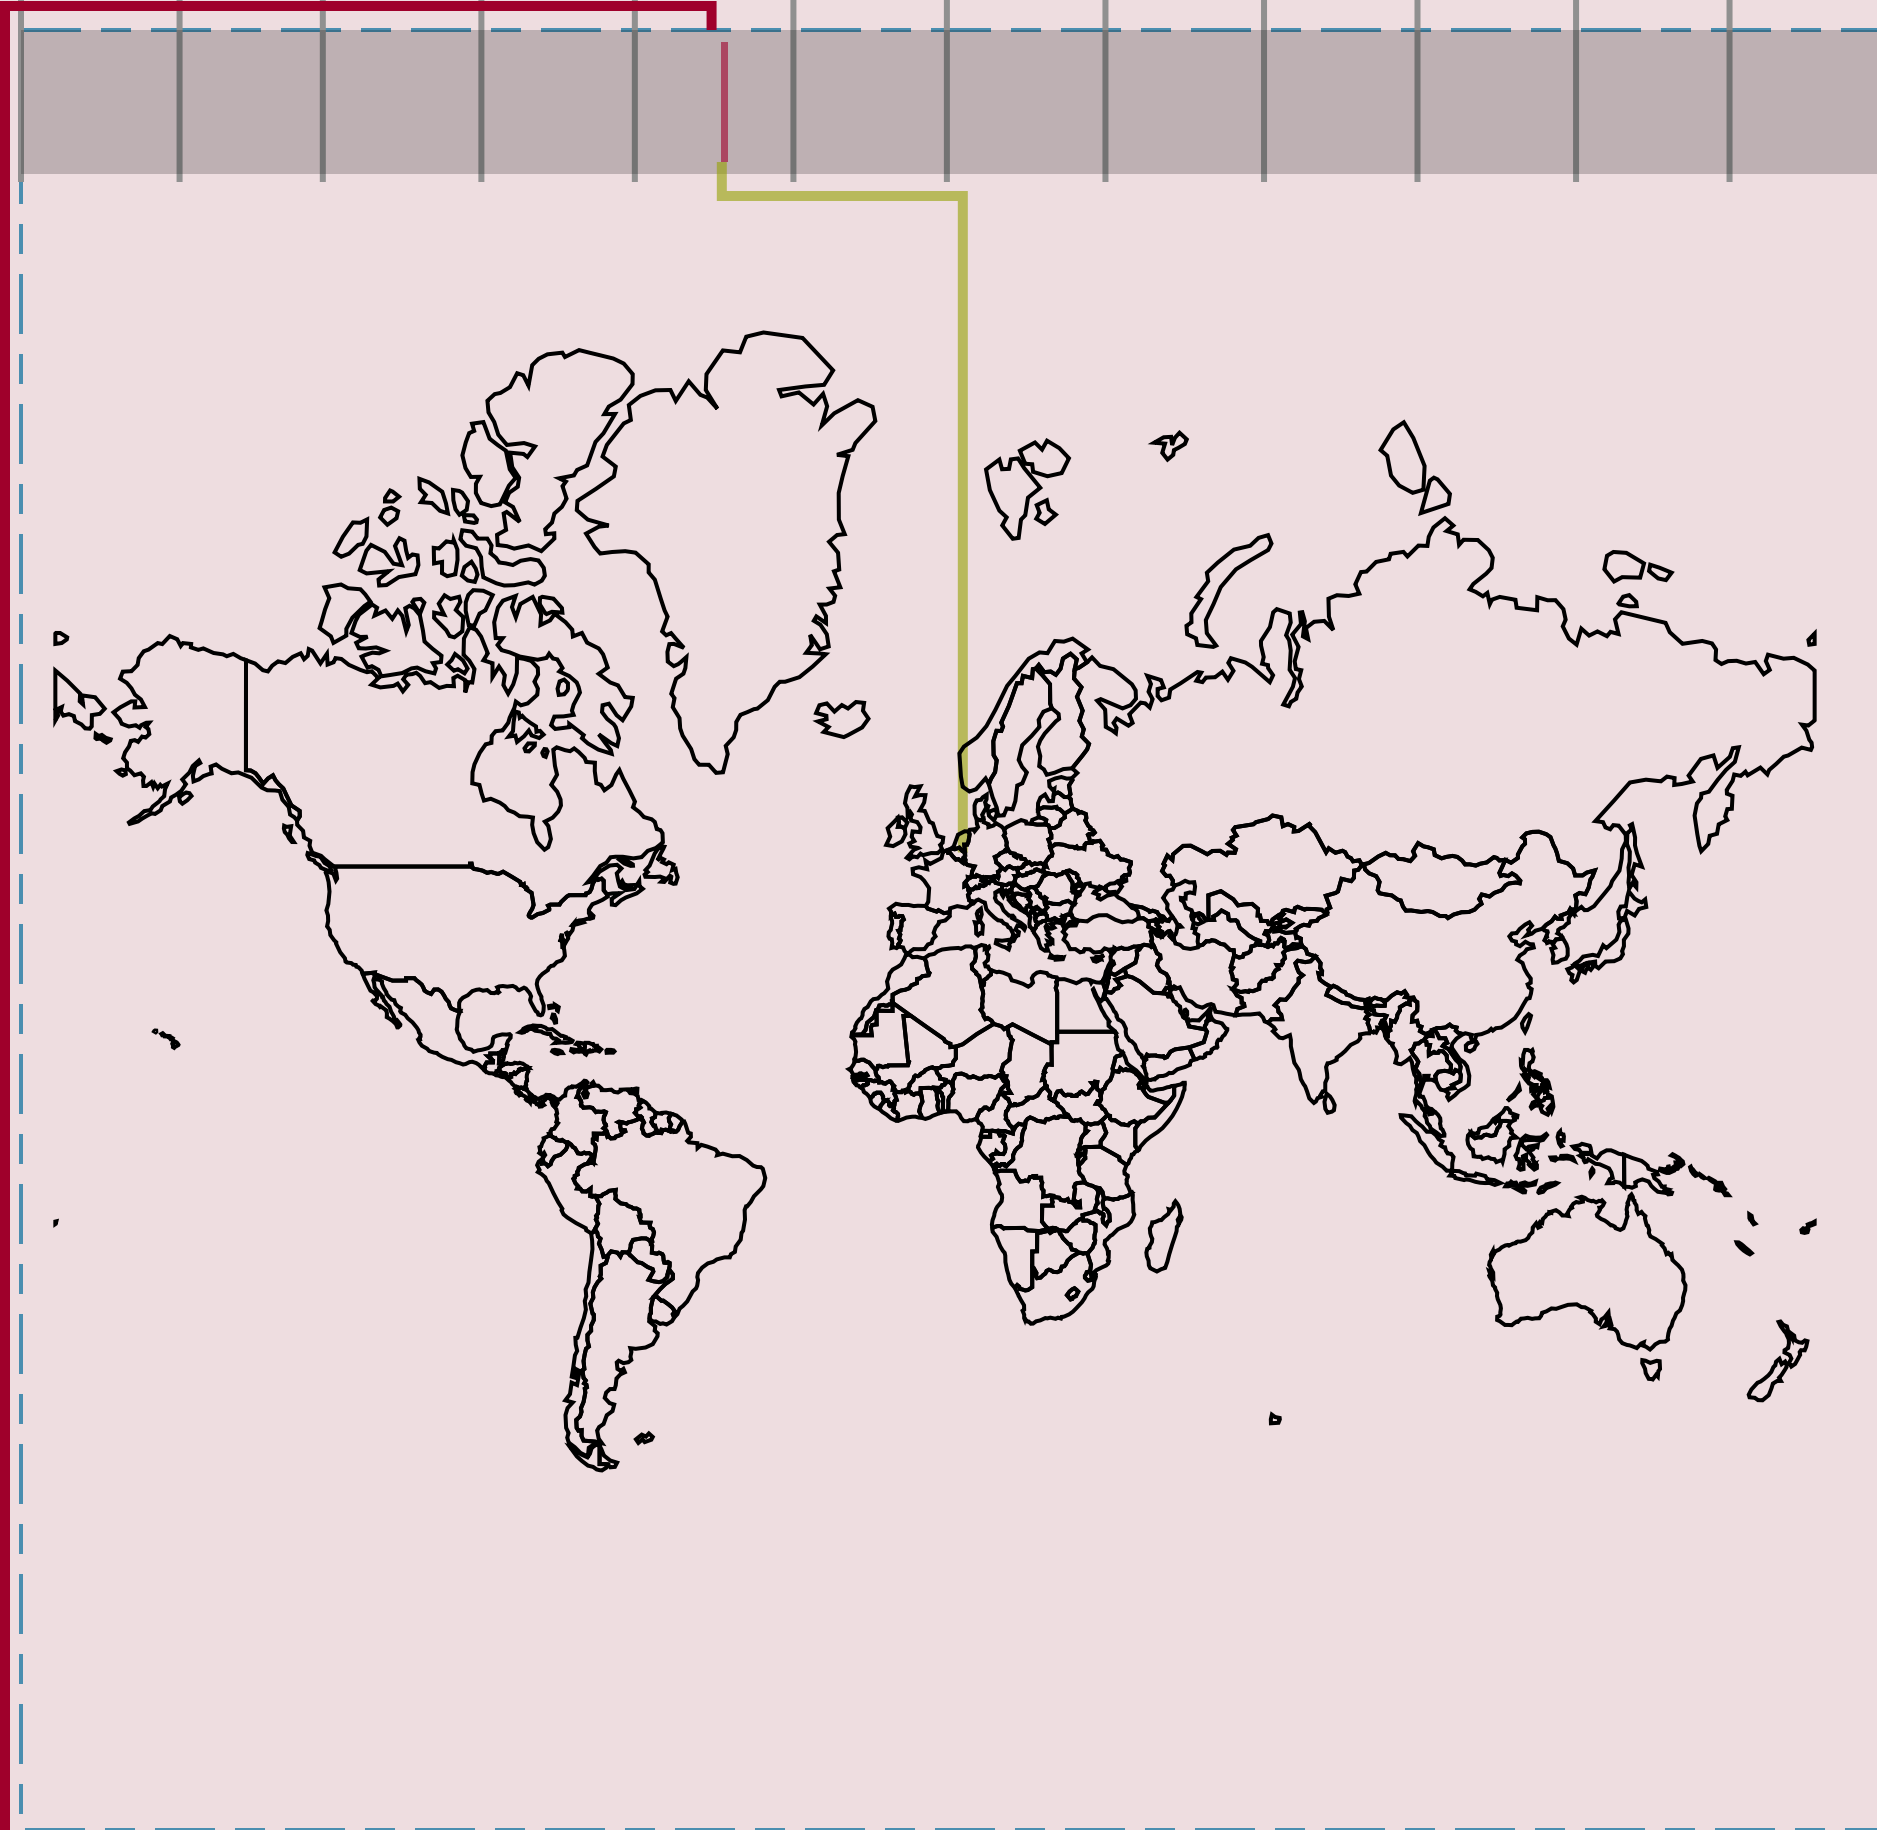

Long Course Weekend Netherlands - Marathon 2025

Click on website and map at bottom. For all events visit gbud.in/w7f

Months

J

F

M

A

M

J

J

A

S

O

N

D

Sports

Long Course Weekend Netherlands

Marathon

Maastricht, Netherlands

Sun, 18 May

<https://www.facebook.com/...>

Open Street Map

Google Map

May

Su	M	T	W	T	F	Sa
				1	2	3
4	5	6	7	8	9	10
11	12	13	14	15	16	17
18	19	20	21	22	23	24
25	26	27	28	29	30	31

<https://gbud.in/w7f>